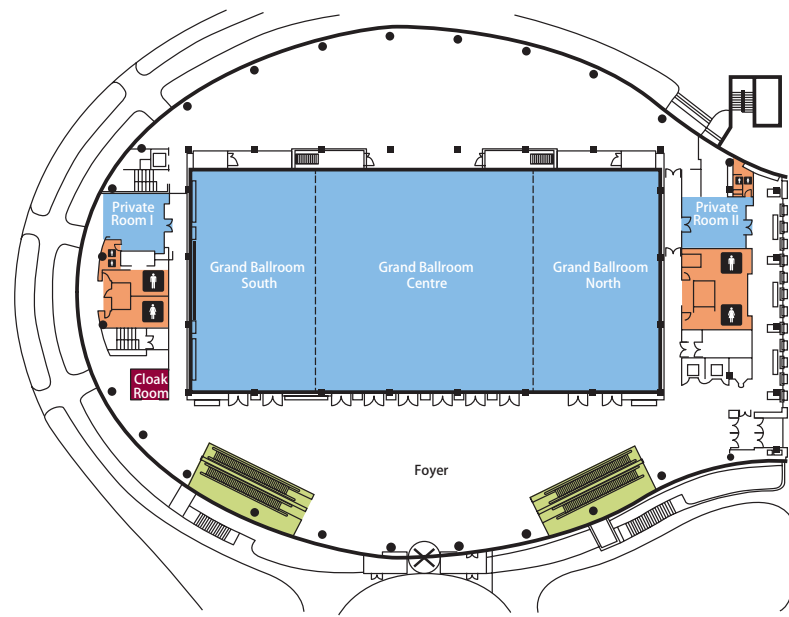

## SIGHTSEEING

- Mutianyu Great Wall (20KM)
- Hongluo Temple (7KM)
- Yanqi Lake Park (2KM)
- Baiquan Mountain (14KM)
- Beijing Huai Bei International Ski Resort (8KM)

Ground Floor

Basement 1

Name	SQM (m <sup>2</sup> )	Length (m)	Breadth (m)	Height (m) Ceiling to Ground	Height (m) Light to Ground	Classroom	Theater	Banquet	Capacity Reception	U-shape	Boardroom	Hollow square
Grand Ballroom Centre	735	27.2	27.0	7.4	6	450	750	450	750	180	78	140
Grand Ballroom South	400	27.2	15.0	7.4	6	200	350	200	350	100	78	110
Grand Ballroom North	400	27.2	14.7	7.4	6	200	350	200	350	100	78	110
Private room I	38	6.9	5.6	3.0	3	-	-	11	-	-	-	-
Private room II	75	13.0	5.8	3.0	3	-	-	11	-	-	-	-
Foyer	925	50.7	18.3	8.1	6.7	-	-	-	1000	-	-	-
Lounge I	75	10.4	7.4	2.6	2.6	-	-	-	40	-	-	-
Lounge II	78	10.5	7.5	2.8	2.78	-	-	-	40	-	-	-
Meeting Room I	55	8.0	6.9	2.7	2.68	27	50	33	40	15	22	24
Meeting Room II	70	9.8	7.4	2.7	2.68	27	50	33	40	15	22	24
Meeting Room III	64	8.6	7.5	2.9	2.9	27	50	33	40	15	22	24
Meeting Room IV	70	9.2	8.1	2.9	2.88	27	50	33	40	15	22	24
Meeting Room V	75	9.8	7.8	4.0	3.5	36	50	33	40	24	22	30
Meeting Room VI	75	9.8	7.9	4.0	3.5	36	50	33	40	24	22	30
Meeting Room VII	70	9.2	7.8	4.0	3.5	36	50	33	40	24	22	30
Meeting Room VIII	110	13.3	8.3	4.0	3.5	60	120	55	70	33	30	42
Meeting Room IX	120	13.3	9.3	4.0	3.5	60	120	55	70	33	30	42
Meeting Room X	120	13.0	9.6	4.0	3.5	60	120	55	70	33	30	42
Meeting Room XI	65	9.3	7.0	4.0	3.5	27	50	33	40	15	22	24
Meeting Room XII	64	9.2	7.0	4.0	3.5	27	50	33	40	15	22	24