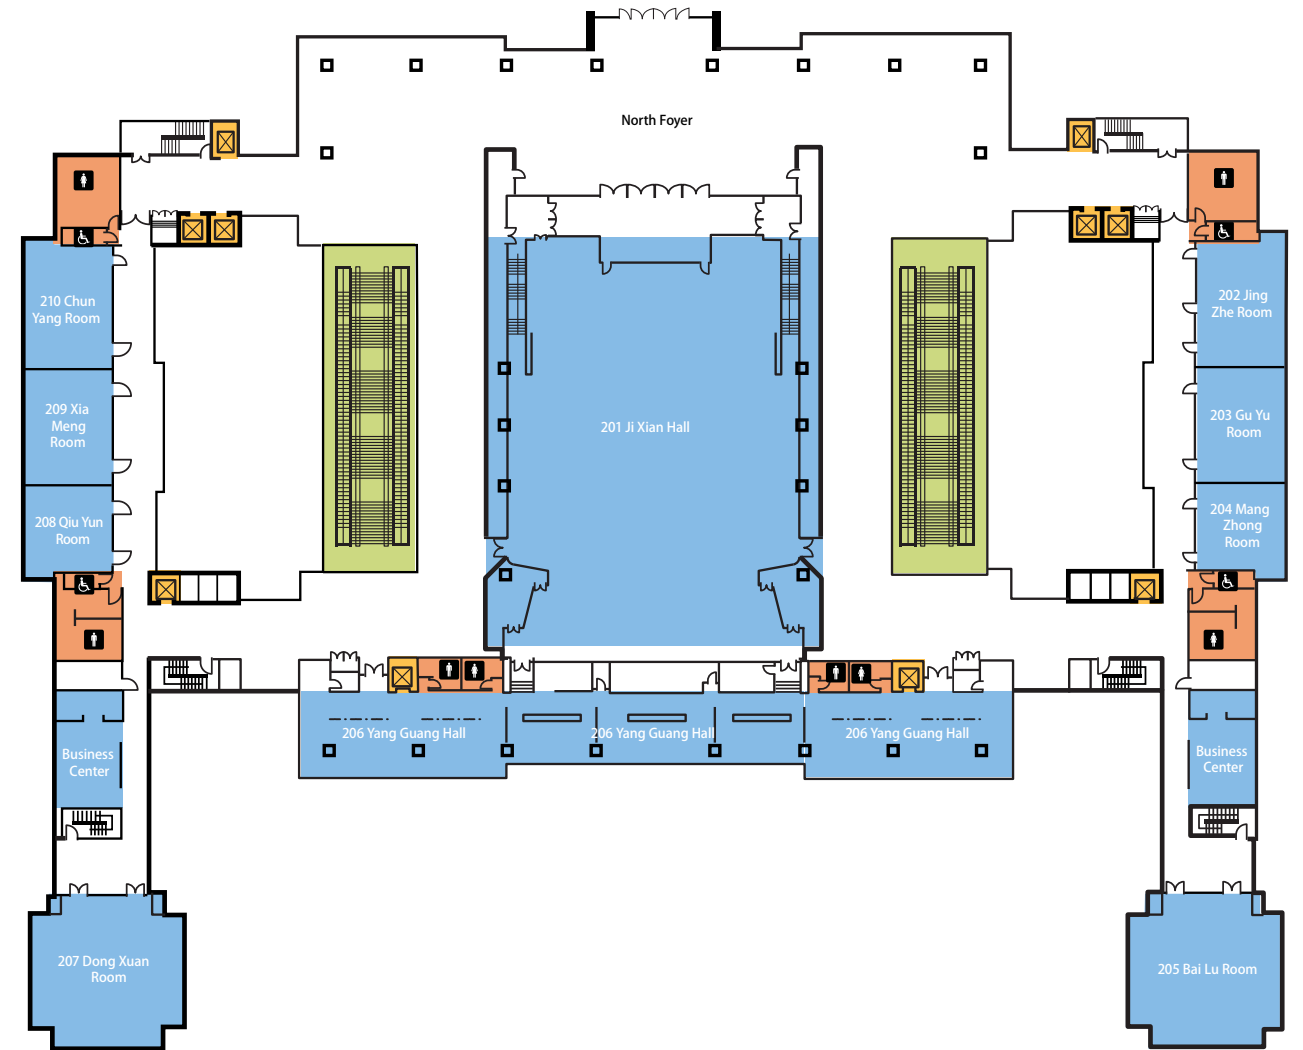

Floor 2

Name	SQM (m²)	Length (m)	Breadth (m)	Height(m) Ceiling to Ground	Height(m) Light to Ground	Classroom	Theater	Banquet	Reception	U-shape/ Double U	Boardroom
Ji Xian Hall	1080	38.3	28.2	9.7	6.4	475	750	480	600	—	—
202 Jing Zhe	68	7.7	8.9	3.3	3.0	—	—	—	—	14	16
203 Gu Yu	88	10.4	8.5	3.0	3.0	—	—	—	—	26	16
204 Mang Zhong	66	7.7	8.7	3.2	3.0	—	—	—	—	14	16
205 Bai Lu	230	14.9	15.5	5.0	5.0	—	—	—	—	20/36	24
206 Yang Guang Hall	560	70.0	8.0	11.0	11.0	—	—	—	—	—	—
207 Dong Xuan	230	15.6	14.9	5.0	5.0	—	—	—	—	20/36	24
208 Qiu Yun	66	7.8	8.7	3.3	3.0	24	60	40	60	24	20
209 Xia Meng	90	10.3	8.8	3.0	2.4	48	80	60	80	30	24
210 Chun Yang	65	7.7	8.7	3.2	3.0	24	60	40	60	24	20