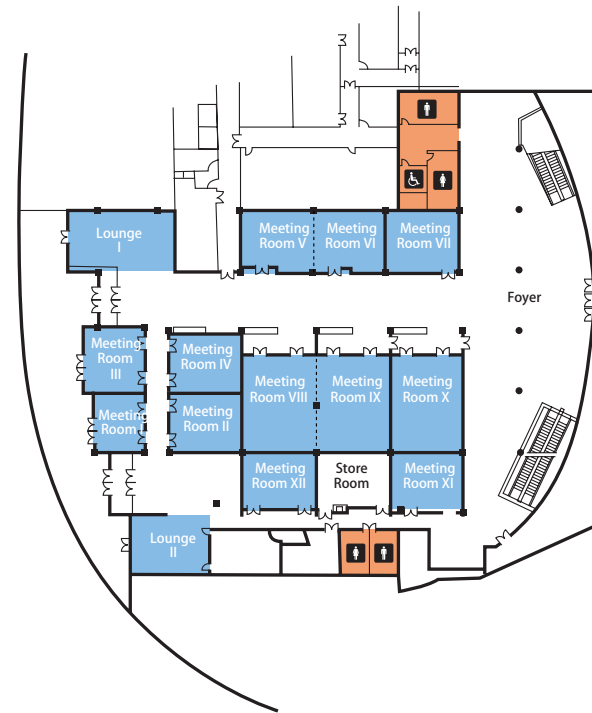

Basement 1

Name	SQM (m²)	Length (m)	Breadth (m)	Height (m) Ceiling to Ground	Height (m) Light to Ground	Classroom	Theater	Banquet	Capacity Reception	U-shape	Boardroom	Hollow square
Grand Ballroom Centre	735	27.2	27.0	7.4	6	450	750	450	750	180	78	140
Grand Ballroom South	400	27.2	15.0	7.4	6	200	350	200	350	100	78	110
Grand Ballroom North	400	27.2	14.7	7.4	6	200	350	200	350	100	78	110
Private room I	38	6.9	5.6	3.0	3	-	-	11	-	-	-	-
Private room II	75	13.0	5.8	3.0	3	-	-	11	-	-	-	-
Foyer	925	50.7	18.3	8.1	6.7	-	-	-	1000	-	-	-
Lounge I	75	10.4	7.4	2.6	2.6	-	-	-	40	-	-	-
Lounge II	78	10.5	7.5	2.8	2.78	-	-	-	40	-	-	-
Meeting Room I	55	8.0	6.9	2.7	2.68	27	50	33	40	15	22	24
Meeting Room II	70	9.8	7.4	2.7	2.68	27	50	33	40	15	22	24
Meeting Room III	64	8.6	7.5	2.9	2.9	27	50	33	40	15	22	24
Meeting Room IV	70	9.2	8.1	2.9	2.88	27	50	33	40	15	22	24
Meeting Room V	75	9.8	7.8	4.0	3.5	36	50	33	40	24	22	30
Meeting Room VI	75	9.8	7.9	4.0	3.5	36	50	33	40	24	22	30
Meeting Room VII	70	9.2	7.8	4.0	3.5	36	50	33	40	24	22	30
Meeting Room VIII	110	13.3	8.3	4.0	3.5	60	120	55	70	33	30	42
Meeting Room IX	120	13.3	9.3	4.0	3.5	60	120	55	70	33	30	42
Meeting Room X	120	13.0	9.6	4.0	3.5	60	120	55	70	33	30	42
Meeting Room XI	65	9.3	7.0	4.0	3.5	27	50	33	40	15	22	24
Meeting Room XII	64	9.2	7.0	4.0	3.5	27	50	33	40	15	22	24