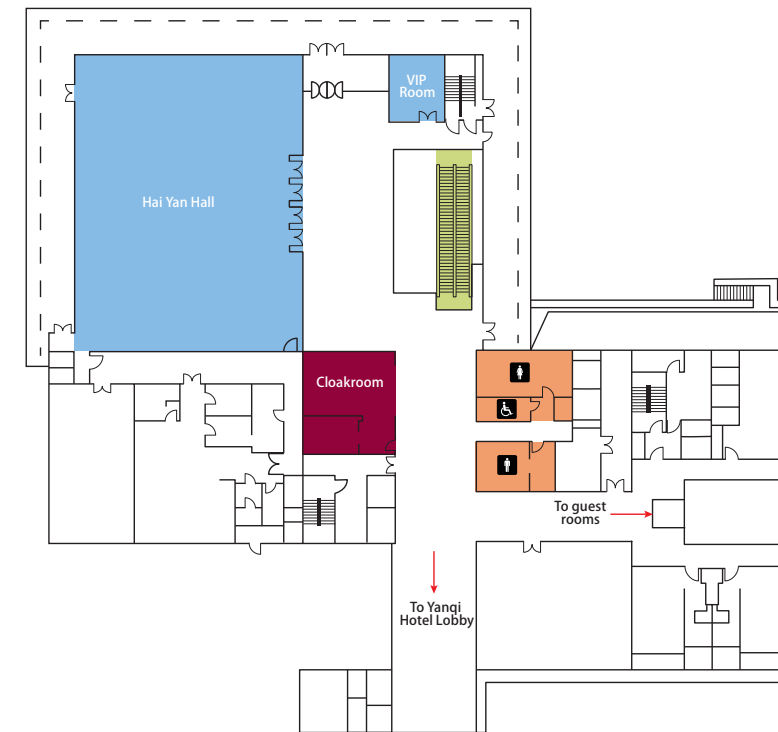

Floor 1

Floor 2

Name	SQM (m <sup>2</sup> )	Length (m)	Breadth (m)	Height(m) Ceiling to Ground	Height(m) Light to Ground	Classroom	Theater	Banquet	Reception	U-shape/Double U	Boardroom
101 Meeting Room A	70	11.18	6.33	3.33	3.76	36	60	30	50	27	24
102 Meeting Room B	50	7.86	6.48	3.33	3.9	24	40	30	40	21	18
103 Meeting Room C	50	7.86	6.54	3.32	3.7	24	40	30	40	21	18
104 Meeting Room D	90	14.32	6.3	3.32	3.77	-	-	-	-	-	-
105 Meeting Room E	90	13.47	6.76	3.32	3.77	36	70	40	50	30	28
HAI YAN HALL	540	27.4	19.73	9.05	9.05	240	450	280	400	75	60